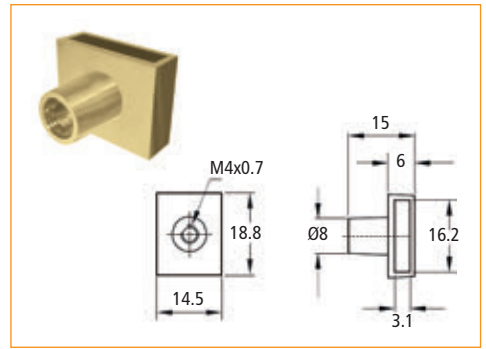

Gang Lock Accessories

Item Number	Description
33241 00 014	Gang Lock Locking Bolt Extension 26 mm

Item Number	Description
33341 00 004	Gang Lock Locking Bolt

Item Number	Description
33141 04 012	Gang Lock Locking Bolt

Item Number	Description
33241 04 015	Screw for Gang Lock Locking Bolt

Item Number	Description
33441 00 013	Gang Lock Drawer Mounting Bracket

Item Number	Description
33341 03 759	Gang Lock Bar Guide

Item Number	Description
33341 40 016	Side Mount Gang Lock Bar 1250 mm

Item Number	Description
33341 40 766	Front Mount Gang Lock Bar 1250 mm

06