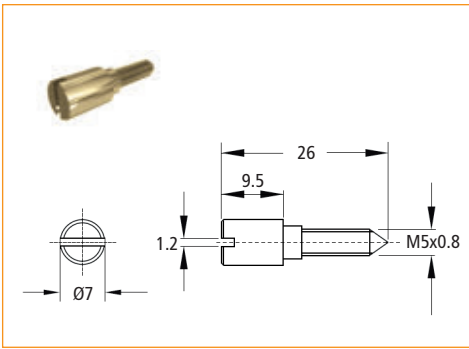

Gang Lock Accessories

Item Number	Description
33241 00 014	Gang Lock Locking Bolt Extension 26 mm

Item Number	Description
33341 00 004	Gang Lock Locking Bolt

Item Number	Description
33141 04 012	Gang Lock Locking Bolt

Item Number	Description
33241 04 015	Screw for Gang Lock Locking Bolt

Item Number	Description
33441 00 013	Gang Lock Drawer Mounting Bracket

Item Number	Description
33341 03 759	Gang Lock Bar Guide

Item Number	Description
33341 40 016	Side Mount Gang Lock Bar 1250 mm

Item Number	Description
33341 40 766	Front Mount Gang Lock Bar 1250 mm

06