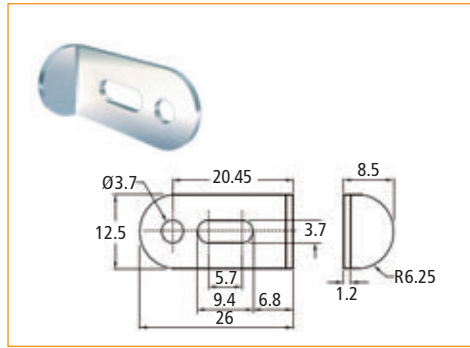

Gang Lock Accessories

Item Number	Description
33241 00 014	Gang Lock Locking Bolt Extension 26 mm

Item Number	Description
33341 00 004	Gang Lock Locking Bolt

Item Number	Description
33141 04 012	Gang Lock Locking Bolt

Item Number	Description
33241 04 015	Screw for Gang Lock Locking Bolt

Item Number	Description
33441 00 013	Gang Lock Drawer Mounting Bracket

Item Number	Description
33341 03 759	Gang Lock Bar Guide

Item Number	Description
33341 40 016	Side Mount Gang Lock Bar 1250 mm

Item Number	Description
33341 40 766	Front Mount Gang Lock Bar 1250 mm

06