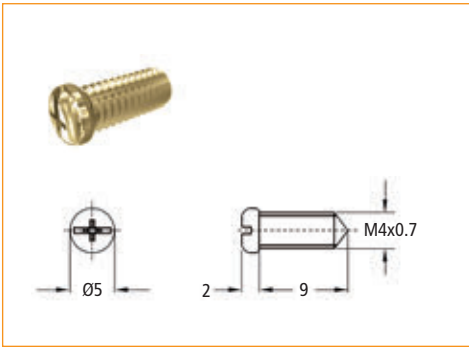

Gang Lock Accessories

Item Number	Description
33241 00 014	Gang Lock Locking Bolt Extension 26 mm

Item Number	Description
33341 00 004	Gang Lock Locking Bolt

Item Number	Description
33141 04 012	Gang Lock Locking Bolt

Item Number	Description
33241 04 015	Screw for Gang Lock Locking Bolt

Item Number	Description
33441 00 013	Gang Lock Drawer Mounting Bracket

Item Number	Description
33341 03 759	Gang Lock Bar Guide

Item Number	Description
33341 40 016	Side Mount Gang Lock Bar 1250 mm

Item Number	Description
33341 40 766	Front Mount Gang Lock Bar 1250 mm

06