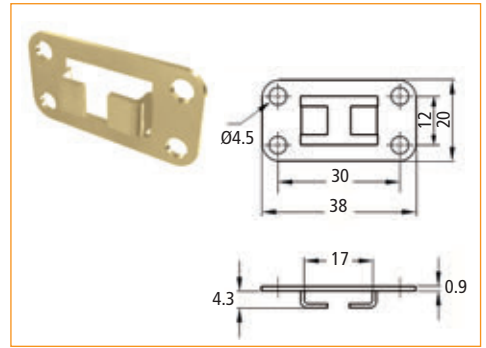

Gang Lock Accessories

Item Number	Description
33241 00 014	Gang Lock Locking Bolt Extension 26 mm

Item Number	Description
33341 00 004	Gang Lock Locking Bolt

Item Number	Description
33141 04 012	Gang Lock Locking Bolt

Item Number	Description
33241 04 015	Screw for Gang Lock Locking Bolt

Item Number	Description
33441 00 013	Gang Lock Drawer Mounting Bracket

Item Number	Description
33341 03 759	Gang Lock Bar Guide

Item Number	Description
33341 40 016	Side Mount Gang Lock Bar 1250 mm

Item Number	Description
33341 40 766	Front Mount Gang Lock Bar 1250 mm

06