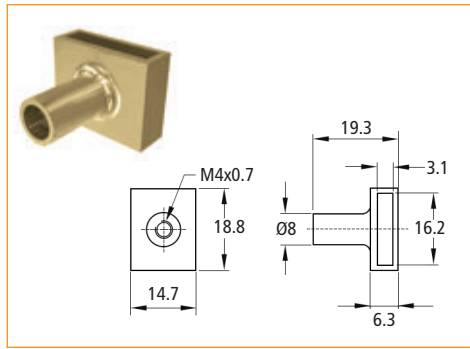

Gang Lock Accessories

Item Number	Description
33241 00 014	Gang Lock Locking Bolt Extension 26 mm

Item Number	Description
33341 00 004	Gang Lock Locking Bolt

Item Number	Description
33141 04 012	Gang Lock Locking Bolt

Item Number	Description
33241 04 015	Screw for Gang Lock Locking Bolt

Item Number	Description
33441 00 013	Gang Lock Drawer Mounting Bracket

Item Number	Description
33341 03 759	Gang Lock Bar Guide

Item Number	Description
33341 40 016	Side Mount Gang Lock Bar 1250 mm

Item Number	Description
33341 40 766	Front Mount Gang Lock Bar 1250 mm

06