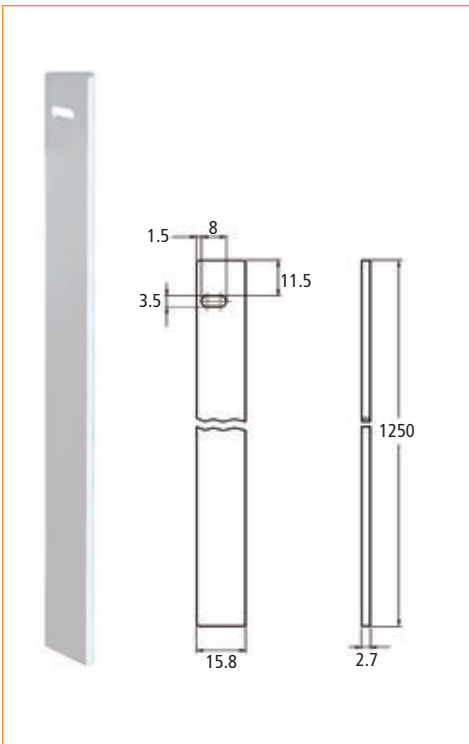

Gang Lock Accessories

Item Number	Description
33241 00 014	Gang Lock Locking Bolt Extension 26 mm

Item Number	Description
33341 00 004	Gang Lock Locking Bolt

Item Number	Description
33141 04 012	Gang Lock Locking Bolt

Item Number	Description
33241 04 015	Screw for Gang Lock Locking Bolt

Item Number	Description
33441 00 013	Gang Lock Drawer Mounting Bracket

Item Number	Description
33341 03 759	Gang Lock Bar Guide

Item Number	Description
33341 40 016	Side Mount Gang Lock Bar 1250 mm

Item Number	Description
33341 40 766	Front Mount Gang Lock Bar 1250 mm

06