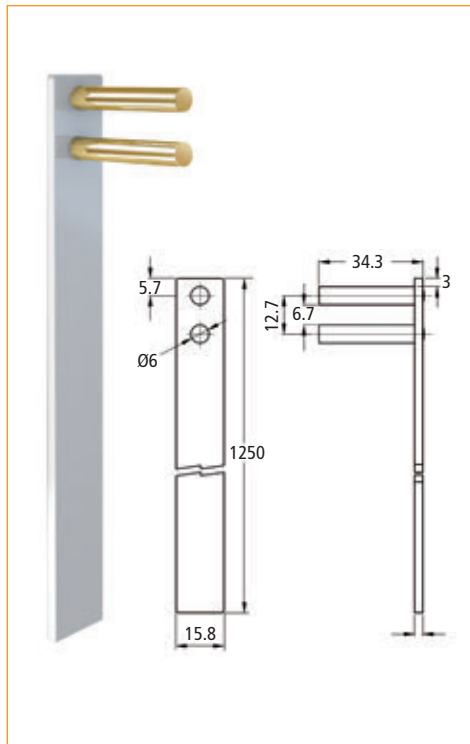

Gang Lock Accessories

Item Number	Description
33241 00 014	Gang Lock Locking Bolt Extension 26 mm

Item Number	Description
33341 00 004	Gang Lock Locking Bolt

Item Number	Description
33141 04 012	Gang Lock Locking Bolt

Item Number	Description
33241 04 015	Screw for Gang Lock Locking Bolt

Item Number	Description
33441 00 013	Gang Lock Drawer Mounting Bracket

Item Number	Description
33341 03 759	Gang Lock Bar Guide

Item Number	Description
33341 40 016	Side Mount Gang Lock Bar 1250 mm

Item Number	Description
33341 40 766	Front Mount Gang Lock Bar 1250 mm

06