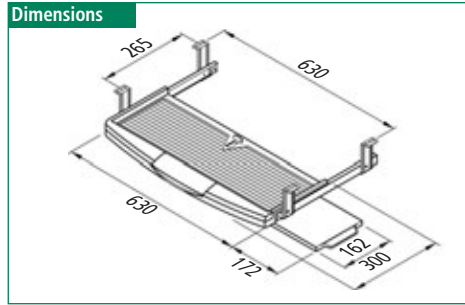

## Keyboard Drawer with Mouse Tray

Item Number	Description
60211 12 007	Keyboard Drawer with Mouse Tray

### Features

- ▶▶ Ball bearing slides
- ▶▶ Pull-out mouse tray retracts
- ▶▶ Hold-in & hold-out detent
- ▶▶ Keyboard stopper is adjustable, but secure for steady operation
- ▶▶ Wrist rest
- ▶▶ Accessory compartment
- ▶▶ Requires 8 screws to install
- ▶▶ Dimensions (L x W x H):
  - 23" x 1-3/4" x 3"
  - 585 mm x 300 mm x 75 mm
- ▶▶ Color: black tray & slides

### Features

- ▶▶ Pre-mounted ball bearing slides with spring locks and nylon mounting brackets
- ▶▶ Tray dimensions (L x W x H):
  - 20-5/8" x 9-1/8" x 1-1/16"
  - 525 mm x 232 mm x 28 mm
- ▶▶ Colors: beige tray & zinc slides