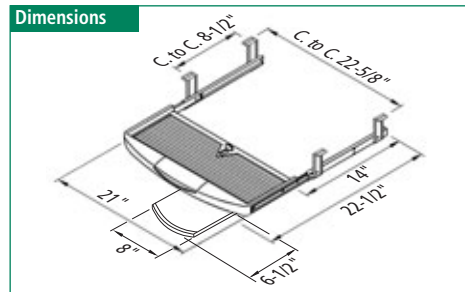

Keyboard Drawer with Front Mouse Tray

Item Number	Description
60211 12 048*	Keyboard Drawer with Front Mouse Tray

Features

- ▶▶ Ball bearing slides
- ▶▶ Pull-out mouse tray retracts
- ▶▶ Hold-in & hold-out detent
- ▶▶ Keyboard stopper is adjustable, but secure for steady operation
- ▶▶ Wrist rest
- ▶▶ Accessory compartment
- ▶▶ Requires 8 screws to install
- ▶▶ Height adjustable mounting brackets
- ▶▶ Color: black tray & slides