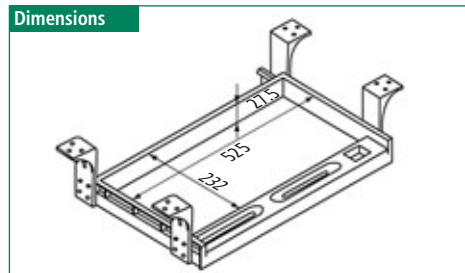

### Features

- ▶▶ Ball bearing slides
- ▶▶ Pull-out mouse tray retracts
- ▶▶ Hold-in & hold-out detent
- ▶▶ Keyboard stopper is adjustable, but secure for steady operation
- ▶▶ Wrist rest
- ▶▶ Accessory compartment
- ▶▶ Requires 8 screws to install
- ▶▶ Dimensions (L x W x H):
  - 23" x 1-3/4" x 3"
  - 585 mm x 300 mm x 75 mm
- ▶▶ Color: black tray & slides

## Keyboard Drawer with Front Mouse Tray

Item Number	Description
60211 12 048*	Keyboard Drawer with Front Mouse Tray

### Features

- ▶▶ Ball bearing slides
- ▶▶ Pull-out mouse tray retracts
- ▶▶ Hold-in & hold-out detent
- ▶▶ Keyboard stopper is adjustable, but secure for steady operation
- ▶▶ Wrist rest
- ▶▶ Accessory compartment
- ▶▶ Requires 8 screws to install
- ▶▶ Height adjustable mounting brackets
- ▶▶ Color: black tray & slides

### Features

- ▶▶ Pre-mounted ball bearing slides with spring locks and nylon mounting brackets
- ▶▶ Tray dimensions (L x W x H):
  - 20-5/8" x 9-1/8" x 1-1/16"
  - 525 mm x 232 mm x 28 mm
- ▶▶ Colors: beige tray & zinc slides