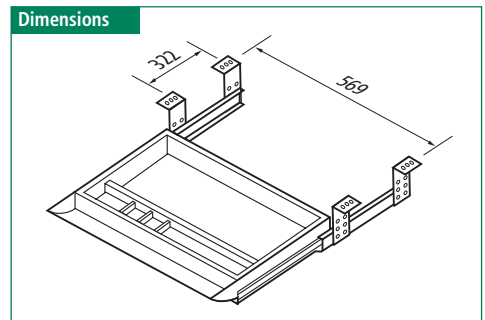

Pencil Drawer with Frame

Item Number	Description
60111 12 000	Pencil Drawer with Frame

Features

- ▶ Easy installation
 - ▶ Roller slides
 - ▶ Mounted to a metal frame
 - ▶ Colors: black tray & frame
- ▶ Drawer Size (L x W x H):
 - 20-7/8" x 18-1/2" x 1-7/8"
 - 530 mm x 470 mm x 48 mm

Pencil Drawer with Ball Bearing Slides

Item Number	Description
60111 12 001	Pencil Drawer with Slides

Features

- ▶ Easy installation
 - ▶ Ball bearing slides
 - ▶ Height adjustable brackets
 - ▶ Colors: black tray & frame
- ▶ Drawer Size (L x W x H):
 - 20-7/8" x 18-1/2" x 1-7/8"
 - 530 mm x 470 mm x 48 mm