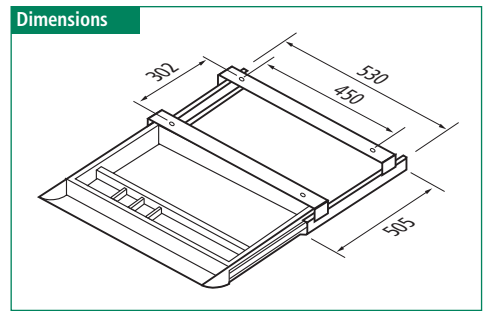

Pencil Drawer with Frame

Item Number	Description
60111 12 000	Pencil Drawer with Frame

Features

- ▶ Easy installation
 - ▶ Roller slides
 - ▶ Mounted to a metal frame
 - ▶ Colors: black tray & frame
- ▶ Drawer Size (L x W x H):
 - 20-7/8" x 18-1/2" x 1-7/8"
 - 530 mm x 470 mm x 48 mm

Pencil Drawer with Ball Bearing Slides

Item Number	Description
60111 12 001	Pencil Drawer with Slides

Features

- ▶ Easy installation
 - ▶ Ball bearing slides
 - ▶ Height adjustable brackets
 - ▶ Colors: black tray & frame
- ▶ Drawer Size (L x W x H):
 - 20-7/8" x 18-1/2" x 1-7/8"
 - 530 mm x 470 mm x 48 mm