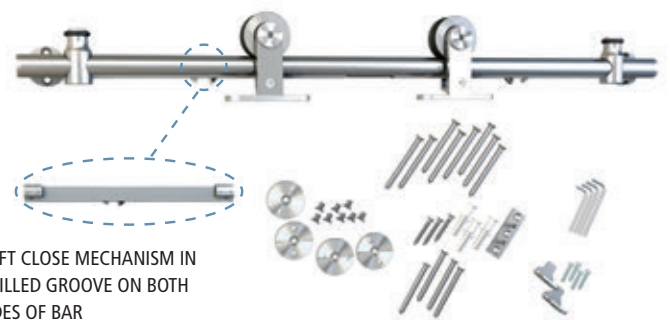

Features

- ▶ Stainless steel
- ▶ Black wheel is made of polyformaldehyde – POM
- ▶ Suitable for door thickness of 1-3/16" – 1-3/4" (30 mm – 45 mm)
 - Soft close: 1-3/16" – 1-37/64" (30 mm – 40 mm)
- ▶ Max. door weight: 260 lbs. (120 kg)

77124 56 003 Top Mount Hardware Kit

77123 56 004 Top Mount Hardware Kit with Soft Close

SOFT CLOSE MECHANISM IN DRILLED GROOVE ON BOTH SIDES OF BAR

Set Includes
4 Clamps for Fixing Track
2 Door Stoppers
1 Rail, Length 6.5'
2 End Caps
2 Sliding Door Rollers
1 Floor Guide
Screws and Allen Keys

Item Number	Description
77124 56 003	Top Mount Hardware Kit

Set Includes
4 Clamps for Fixing Track
2 Door Stoppers
1 Rail, Length 6.5'
2 End Caps
2 Soft Close Mechanisms
2 Triggers for the Soft Close
2 Sliding Door Rollers
1 Floor Guide
Screws and Allen Keys

Item Number	Description
77123 56 004	Top Mount Hardware Kit with Soft Close