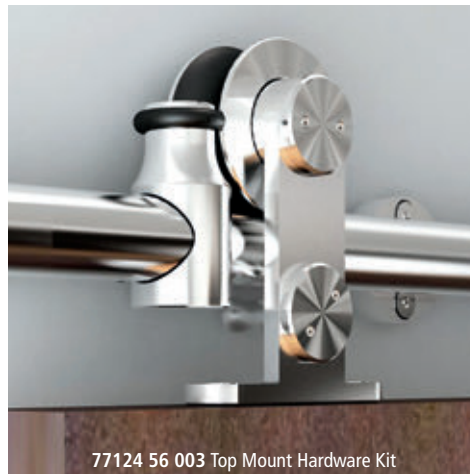

Features

- ▶ Stainless steel
- ▶ Black wheel is made of polyformaldehyde – POM
- ▶ Suitable for door thickness of 1-3/16" – 1-3/4" (30 mm – 45 mm)
 - Soft close: 1-3/16" – 1-37/64" (30 mm – 40 mm)
- ▶ Max. door weight: 260 lbs. (120 kg)

77124 56 003 Top Mount Hardware Kit

77123 56 004 Top Mount Hardware Kit with Soft Close

SOFT CLOSE MECHANISM IN DRILLED GROOVE ON BOTH SIDES OF BAR

Set Includes
4 Clamps for Fixing Track
2 Door Stoppers
1 Rail, Length 6.5'
2 End Caps
2 Sliding Door Rollers
1 Floor Guide
Screws and Allen Keys

Item Number	Description
77124 56 003	Top Mount Hardware Kit

Set Includes
4 Clamps for Fixing Track
2 Door Stoppers
1 Rail, Length 6.5'
2 End Caps
2 Soft Close Mechanisms
2 Triggers for the Soft Close
2 Sliding Door Rollers
1 Floor Guide
Screws and Allen Keys